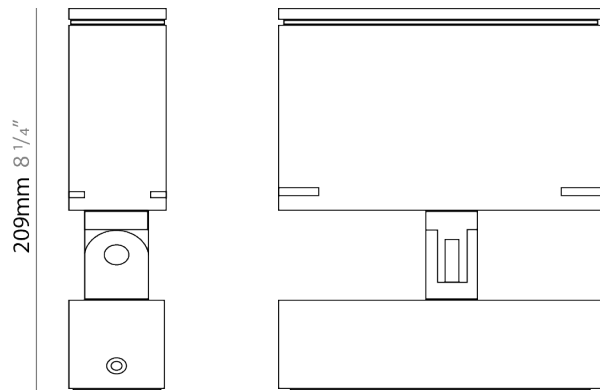

70mm 2 ³/₄"

220mm 8 ¹¹/₁₆"